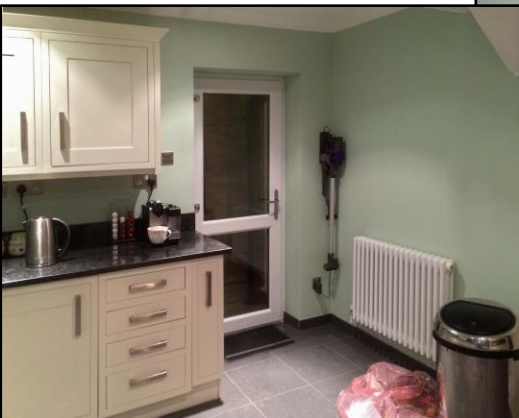

Laindon Single Storey Kitchen Extension

Dean Hill
07931 519 160

info@dandpextensions.co.uk
www.dandpextensions.co.uk

Peter Gordon
07793 555 361